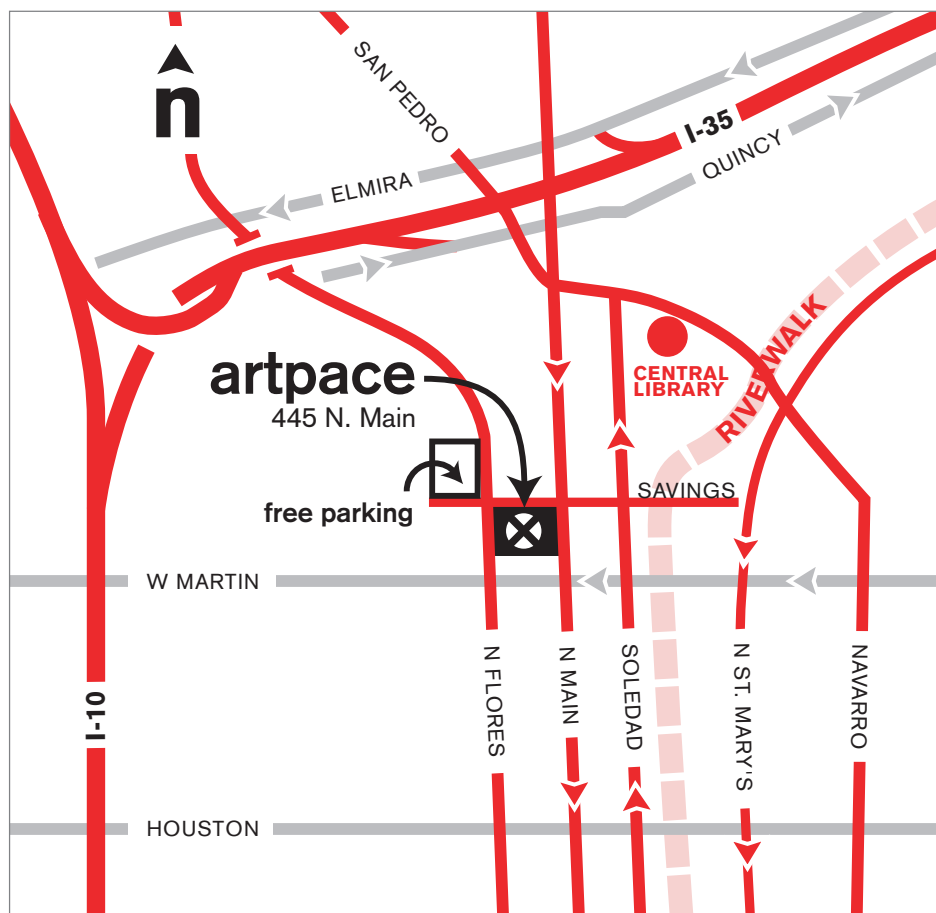

getting to Artpace

Artpace San Antonio
445 North Main Avenue
San Antonio, TX 78205 1441
t 210 212 4900
toll free 888 212 9247
f 210 212 4990
info@artpace.org
www.artpace.org

Admission

Free! Admission to Artpace is free due to the generosity of our Friends.

Hours

Wednesday-Sunday 12-5pm
Thursday 12-8pm
And by appointment

Artpace is closed

Mondays and Tuesdays,
New Year's Day,
Independence Day,
Thanksgiving Day, and
Christmas Day.